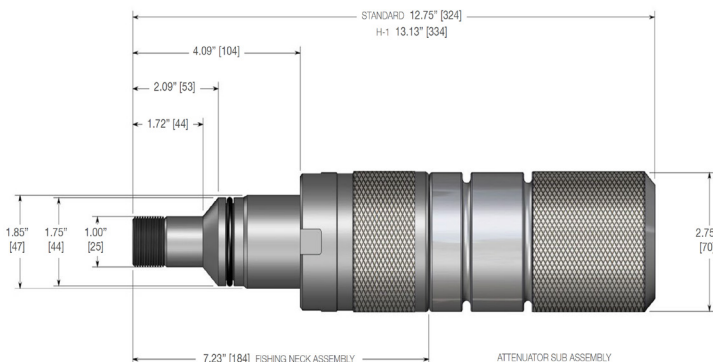

*Use of H-1 requires H-1 Attenuator Sub: 81AR-275-606.

†Use of EBFire requires EBFire Attenuator Sub: 81AR-275-608-EB.

**Max pull corresponds to fishing via overshoot on 2-3/4 inch body.

Part Numbers

HRT-B	
81AR-275-610	Complete Tool with Conventional ControlFire Attenuator (Hand Tools Not Included)
81AR-275-610-PKG	Complete Tool in Case w/ Hand Tools, Two Extra Rebuild Kits for Each Sub., Two Complete O-ring Kits, Extra Collet, and Extra Cartridge.
81AR-275-600*	ControlFire® Ballistic Release Cartridge Housing
81AR-275-606	H-1® Attenuator Sub
81AR-275-608-EB	EBFire® Attenuator Sub
ControlFire®	
DETO-CFA-A140F-T V1.8	ControlFire® Switch w/ A140F Detonator
HTS-UCP-100	Cartridge Installation Tool
9002-013-810-1**	ControlFire® Shooting Power Supply
9002-013-210	VeriFire® Panel

*This tool is only compatible with the ControlFire® Ballistic Release Cartridge.

Requires an RF-Safe ControlFire Assembly with A140F Detonator (sold separately): DETO-CFA-A140F-T V1.8

ControlFire® Switch Compatible

EBFire™ Switch Compatible

Fishing Sub Assembly

For more information, contact your Titan Division sales representative today!

Or visit us at:

www.hunting-intl.com/titan

Contact Information

Sales
sales.titan@hunting-intl.com

Support
support.titan@hunting-intl.com

Perforating
Pampa, TX USA
Oklahoma City, OK
Monterrey, Mexico

Instruments
Pampa, TX USA
Wichita Falls, TX USA
Houston, TX USA

Energetics
Milford, TX USA

Distribution
Hunting's distribution centers are strategically placed globally. For more information, visit us at: www.hunting-intl.com/titan